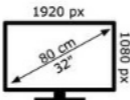

ENERG

FINLUX

32- FFMG-5770

32 kWh/1000h

ABCDEF**G**

32 kWh/1000h

50626893

2019/2013